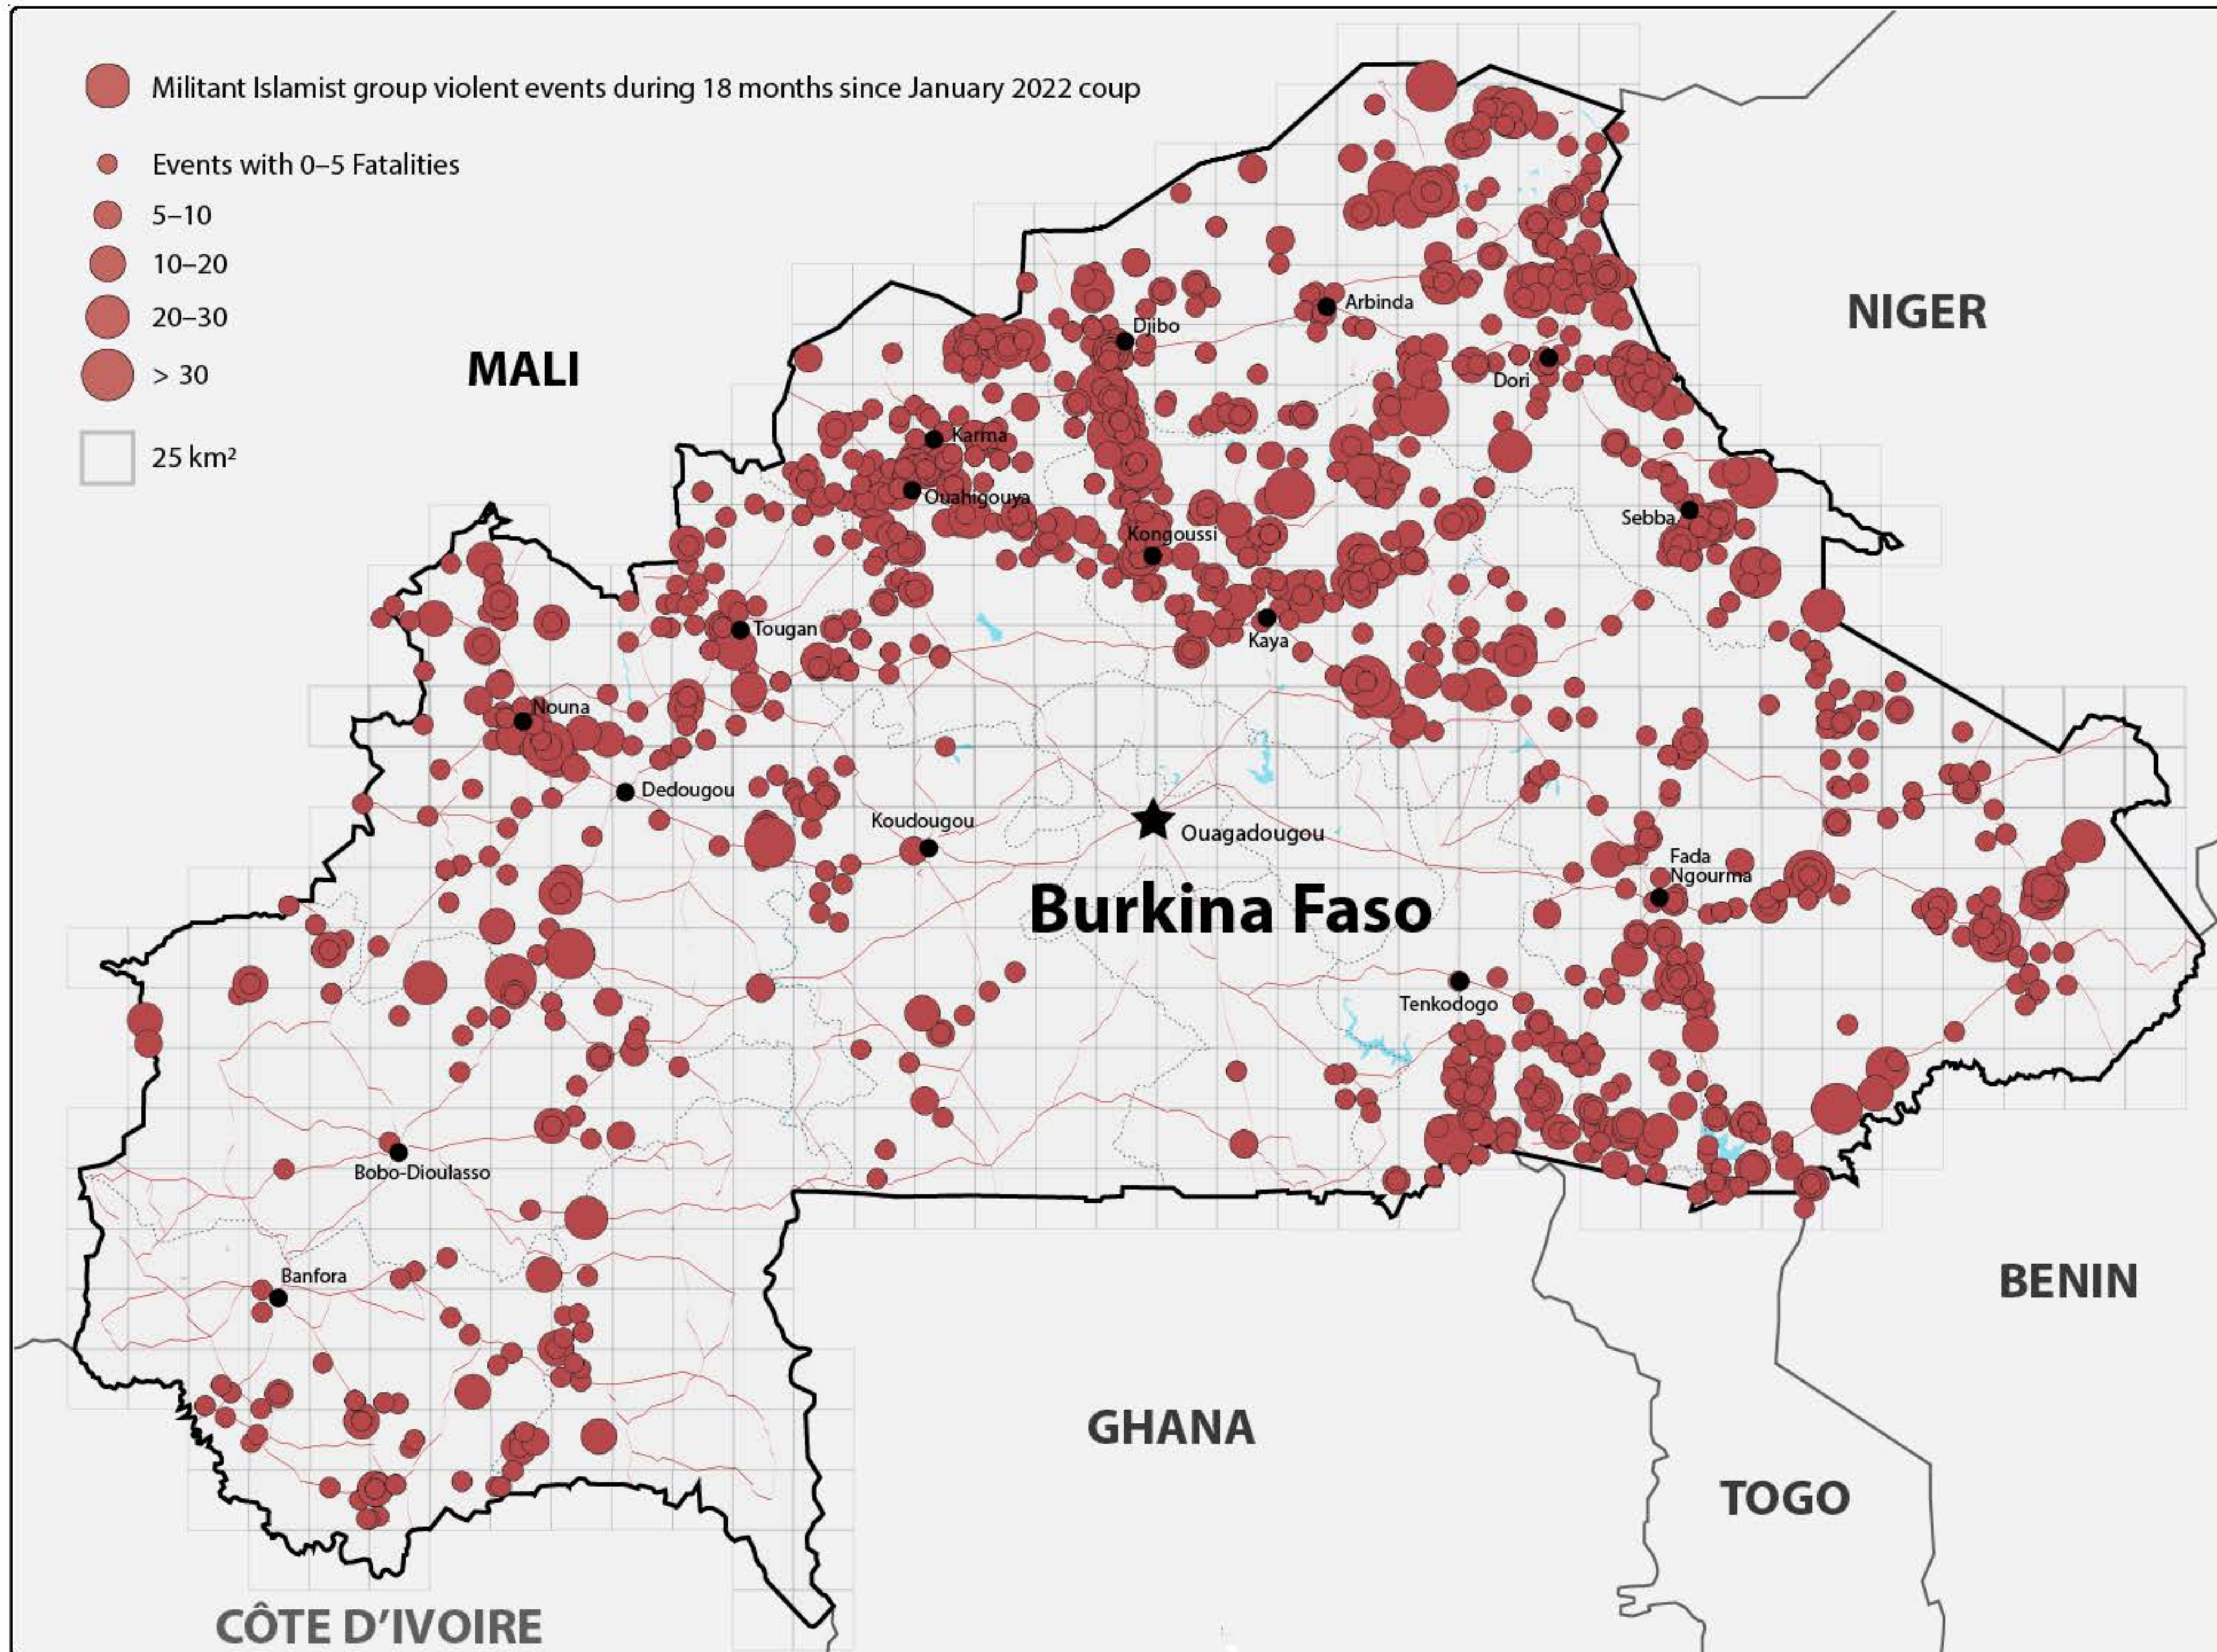

MILITANT ISLAMIST GROUP EVENTS AND FATALITIES SINCE FIRST BURKINA FASO COUP

MILITANT ISLAMIST GROUP EVENTS AND FATALITIES PRIOR TO FIRST BURKINA FASO COUP