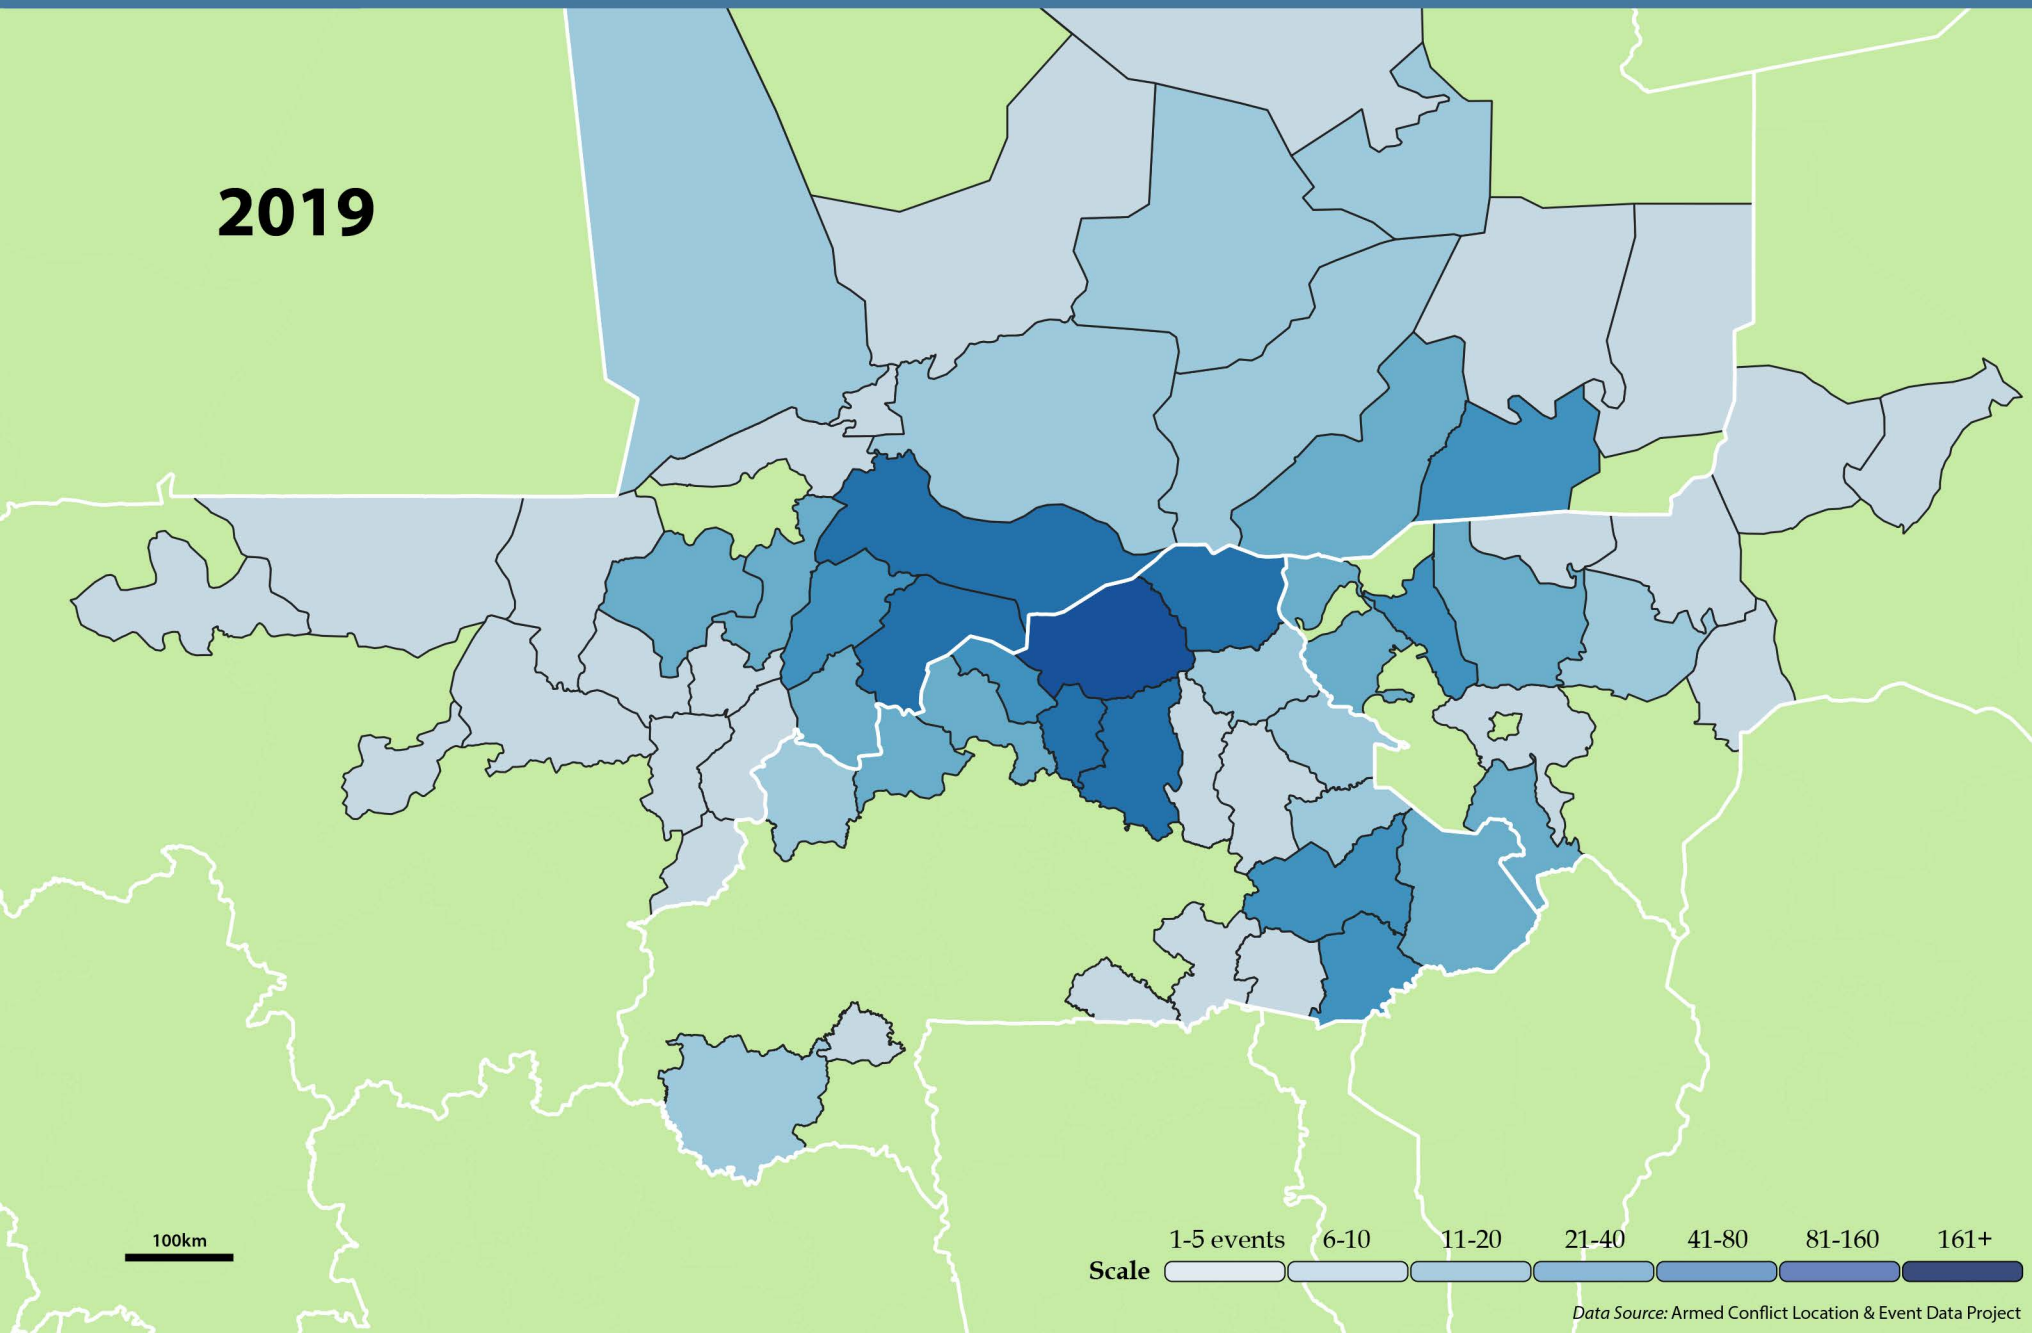

2017

100km

Scale 1-5 events 6-10 11-20 21-40 41-80 81-160 161+

2018

2019

100km

Scale 1-5 events 6-10 11-20 21-40 41-80 81-160 161+

2020

2021

2022