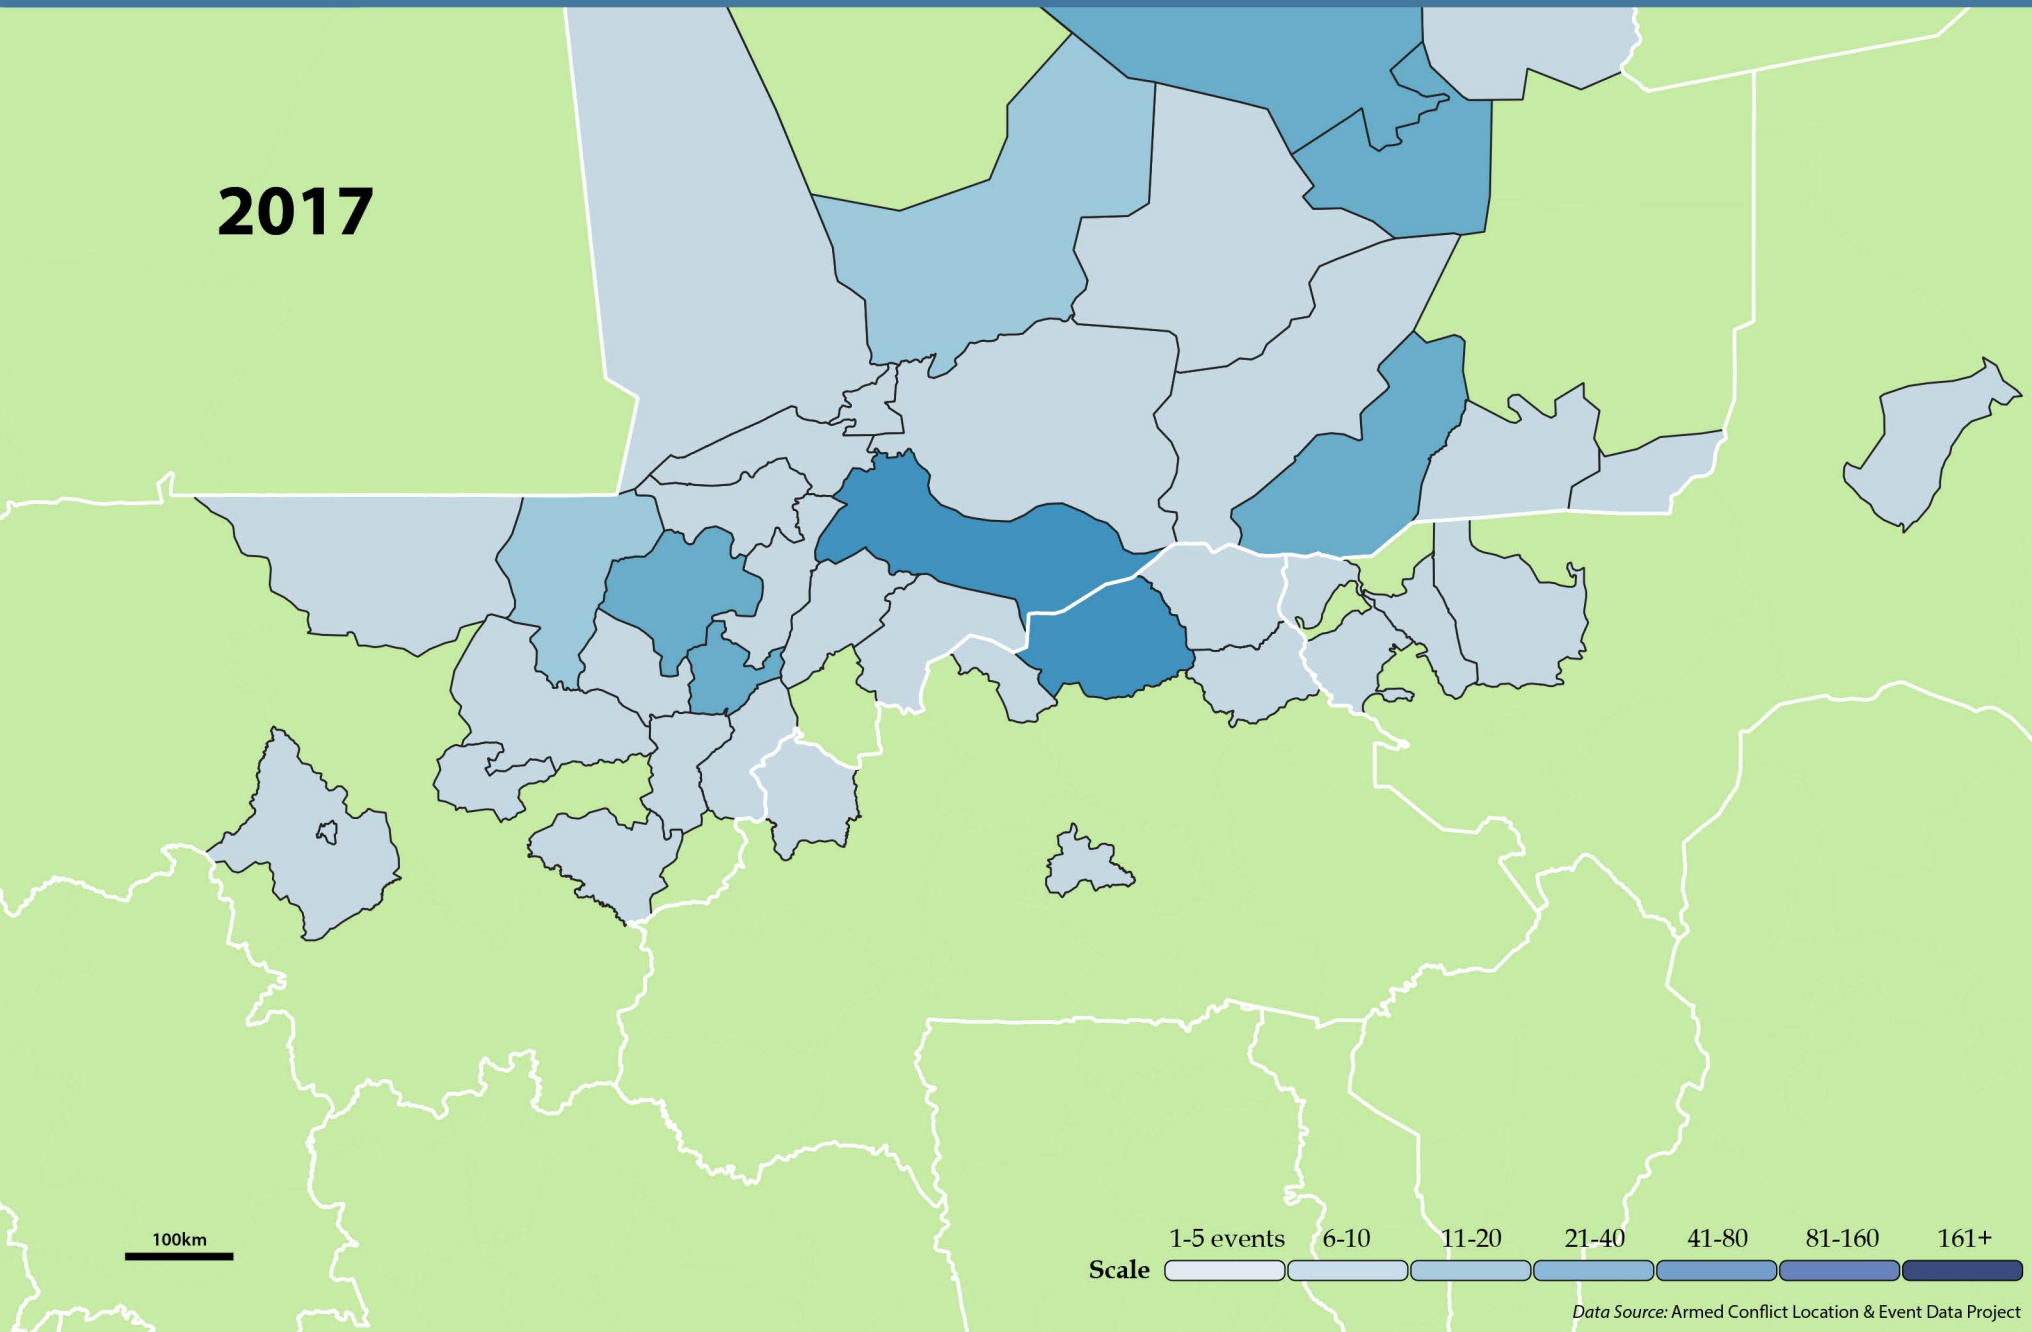

2017

100km

Scale 1-5 events 6-10 11-20 21-40 41-80 81-160 161+

2018

2019

100km

Scale 1-5 events 6-10 11-20 21-40 41-80 81-160 161+

2020

2021

2022