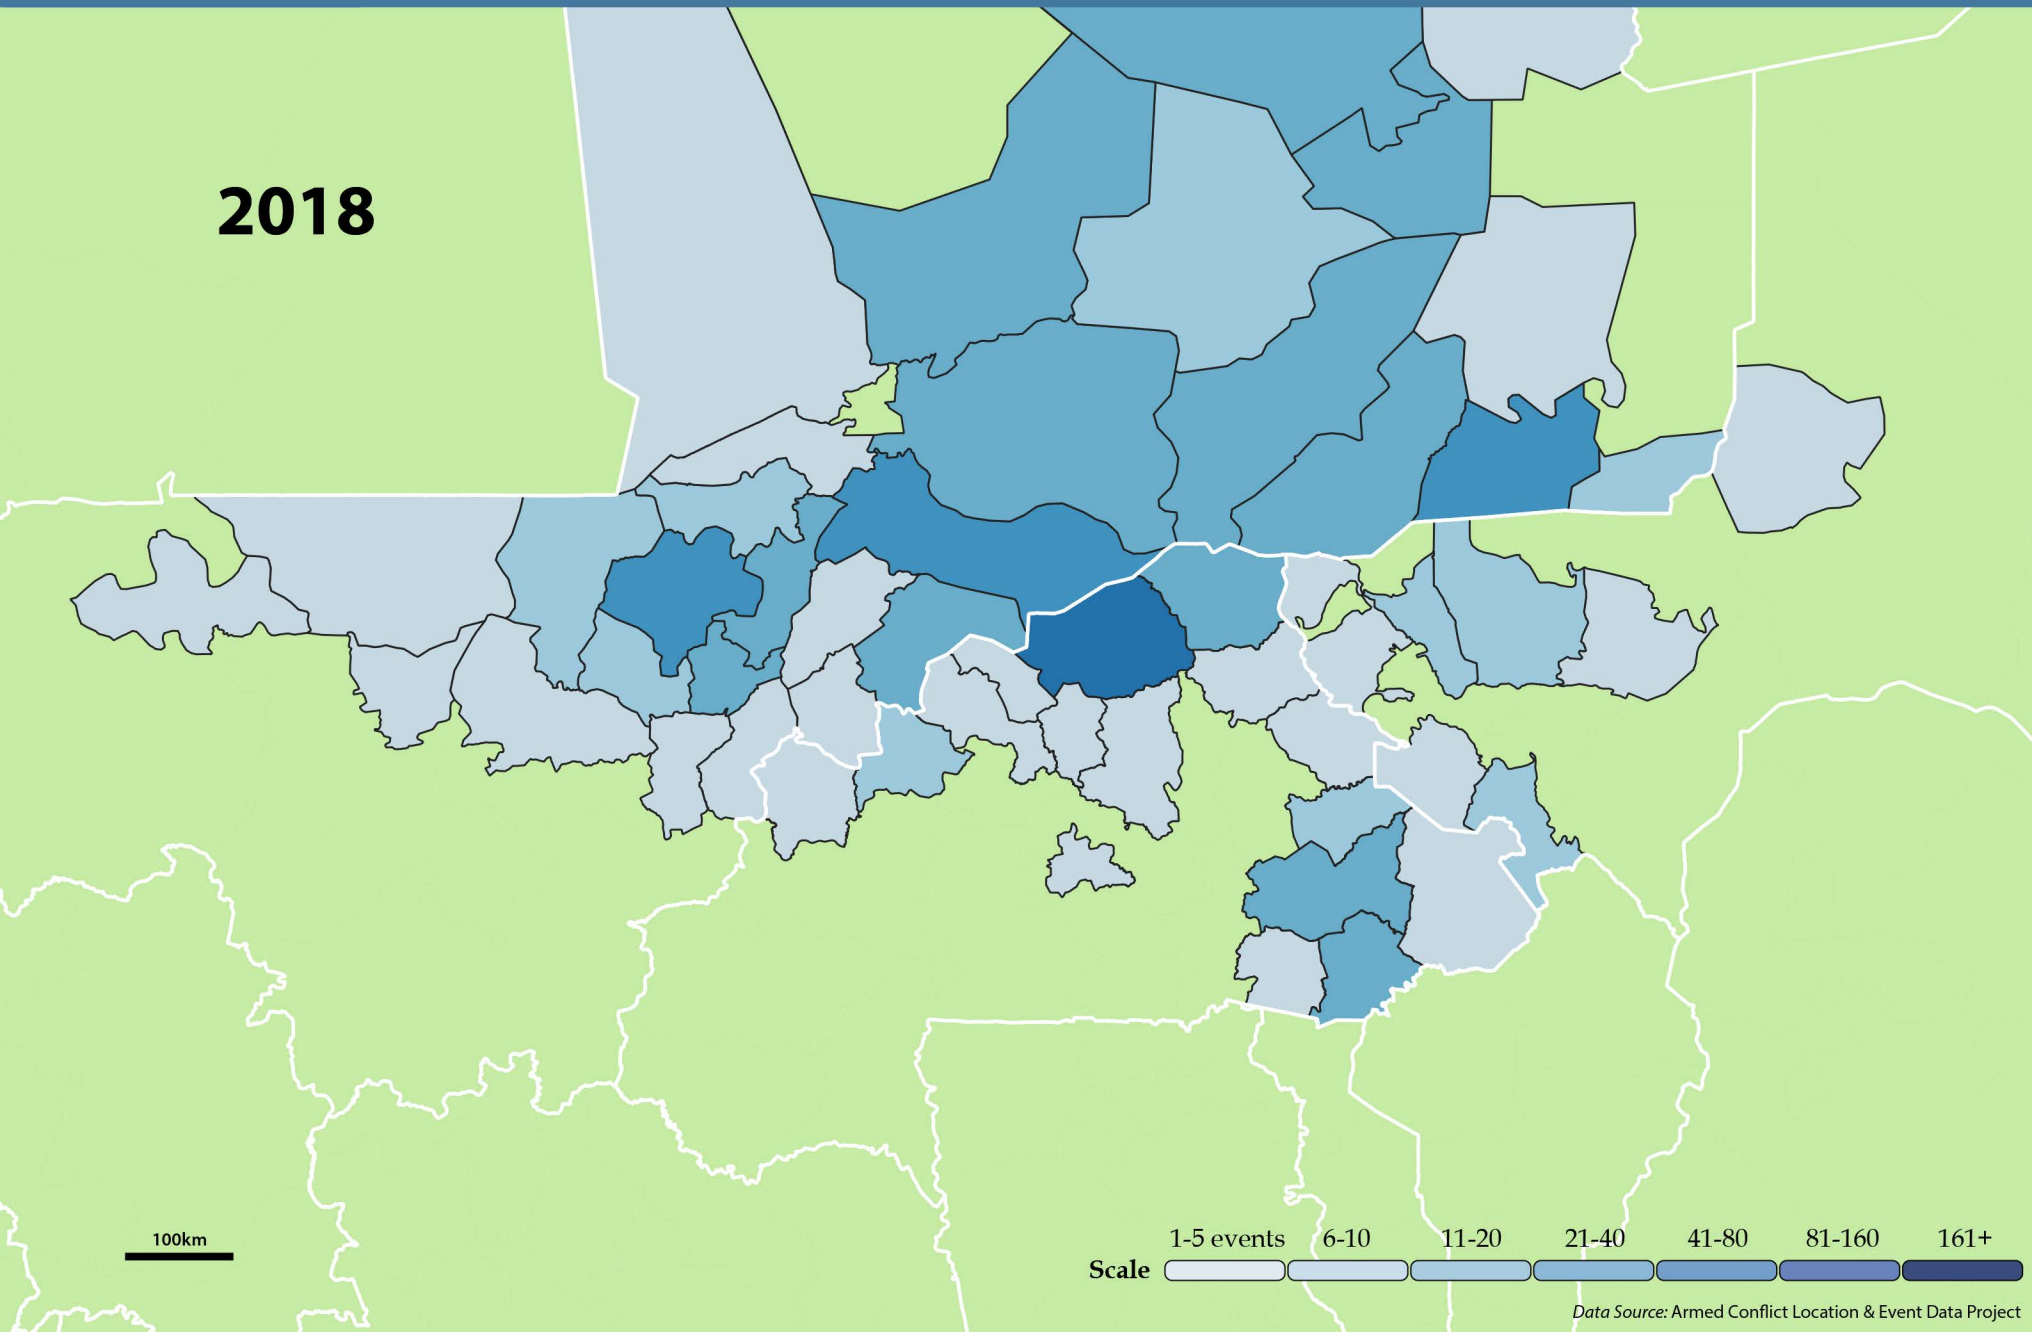

2017

100km

Scale 1-5 events 6-10 11-20 21-40 41-80 81-160 161+

2018

2019

100km

Scale 1-5 events 6-10 11-20 21-40 41-80 81-160 161+

2020

2021

2022