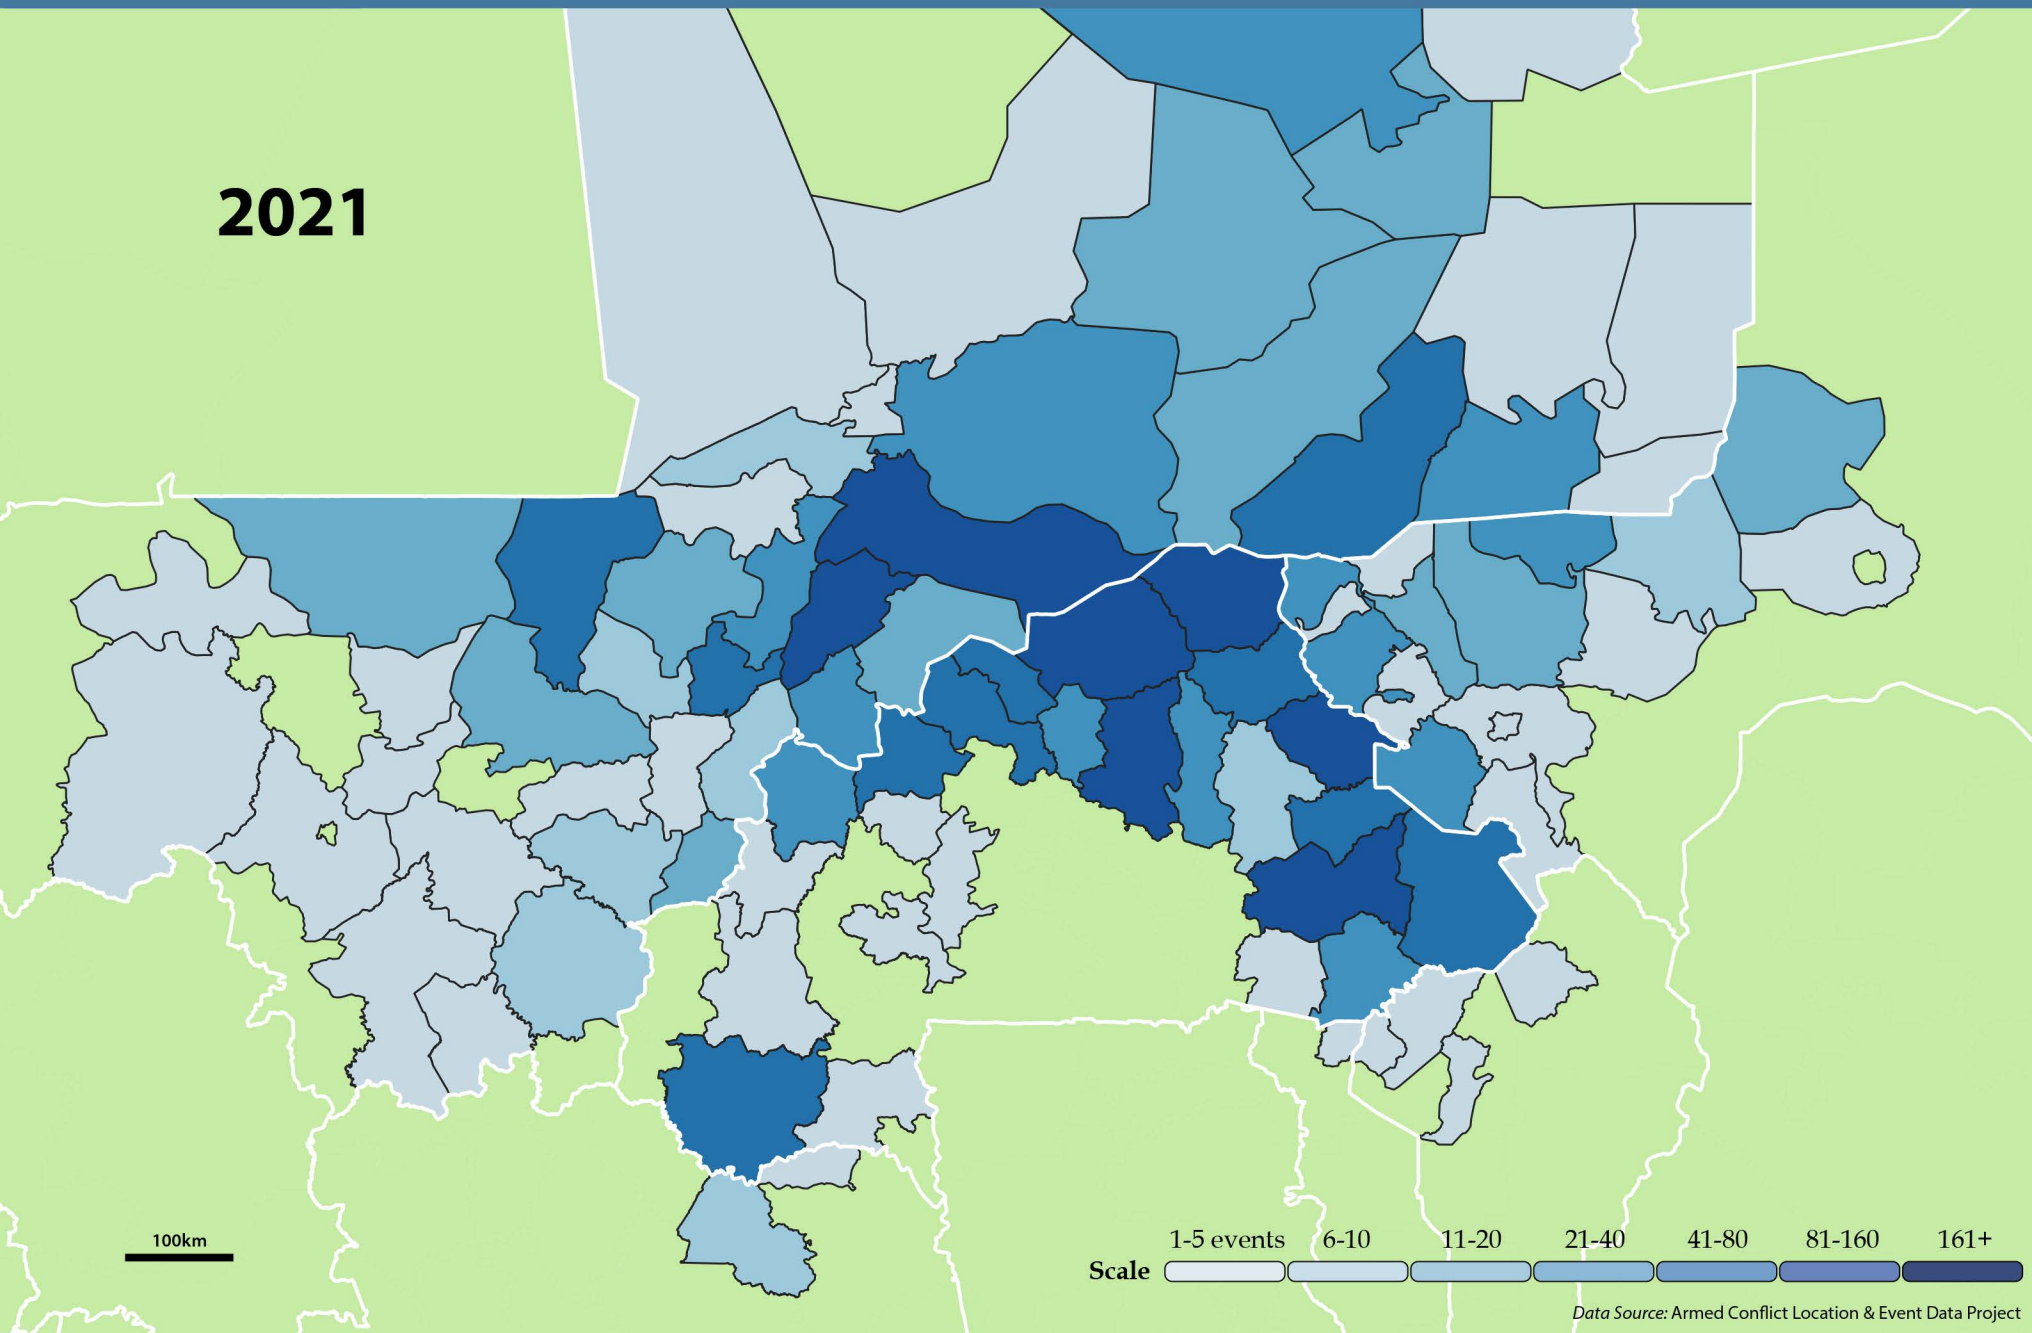

2017

100km

Scale 1-5 events 6-10 11-20 21-40 41-80 81-160 161+

2018

2019

100km

Scale 1-5 events 6-10 11-20 21-40 41-80 81-160 161+

2020

2021

2022