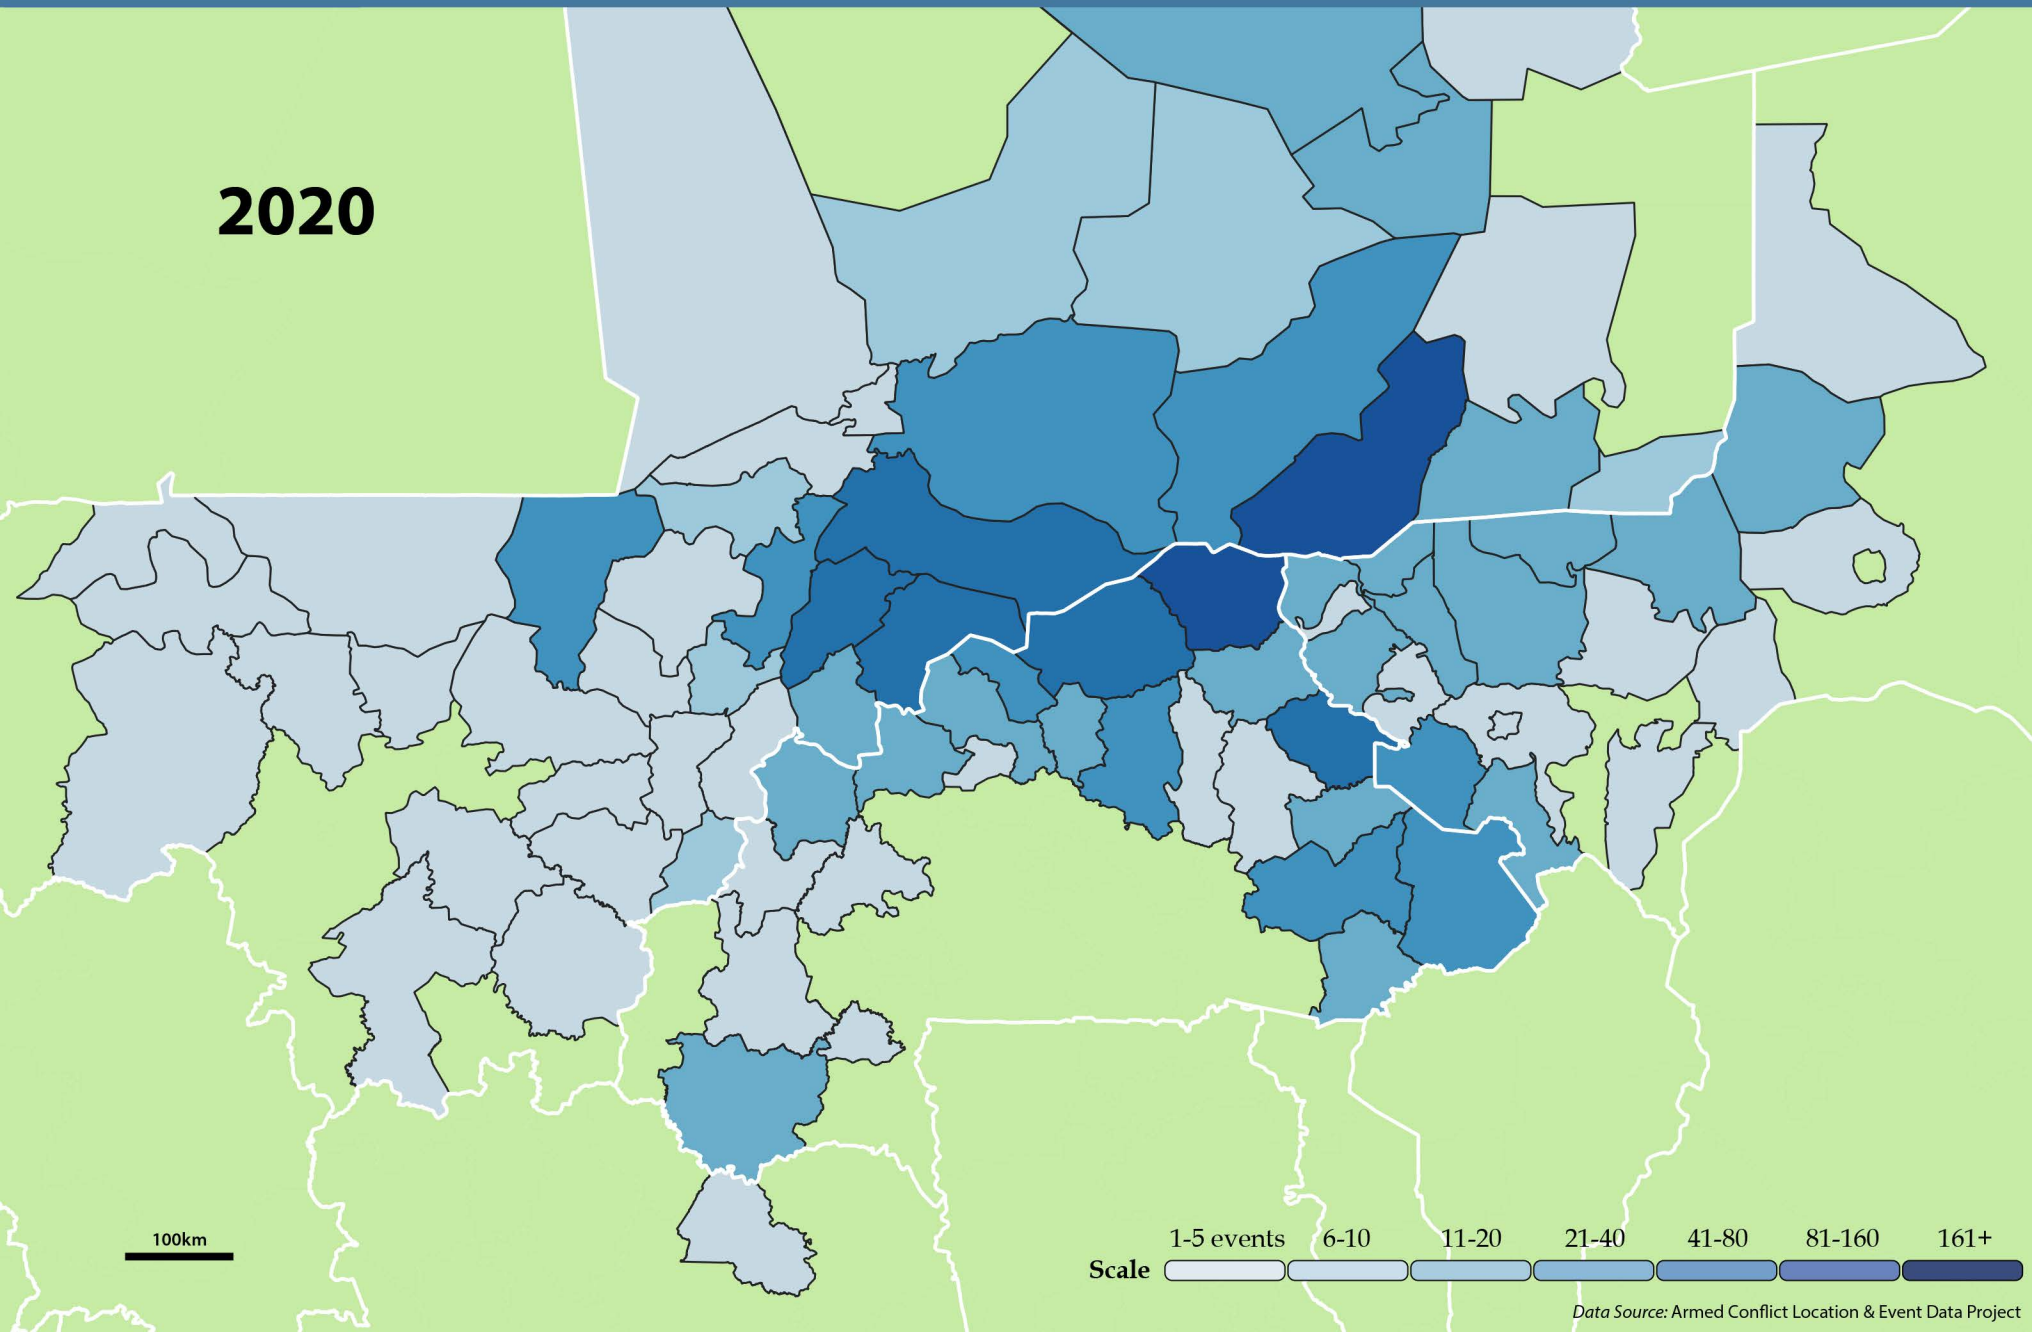

2017

100km

Scale 1-5 events 6-10 11-20 21-40 41-80 81-160 161+

2018

2019

100km

Scale 1-5 events 6-10 11-20 21-40 41-80 81-160 161+

2020

2021

2022