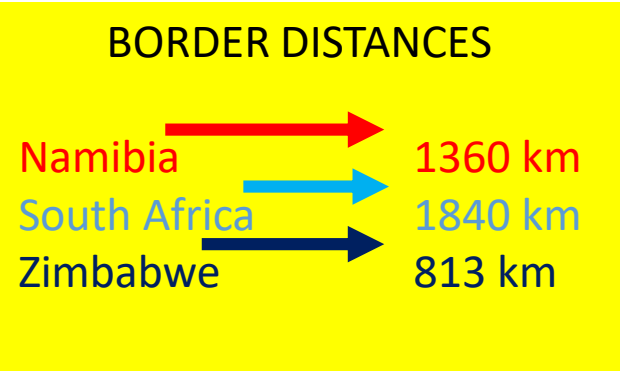

BOTSWANA NATIONAL PARKS

POACHING TRENDS

Rhino killed at Hluhluwe Imfolozi Game Reserve RSA (2017)

Leopard Cub & Lion Bones transported across Botswana/RSA Border - Mc Carthys Rest (Dec 2019)