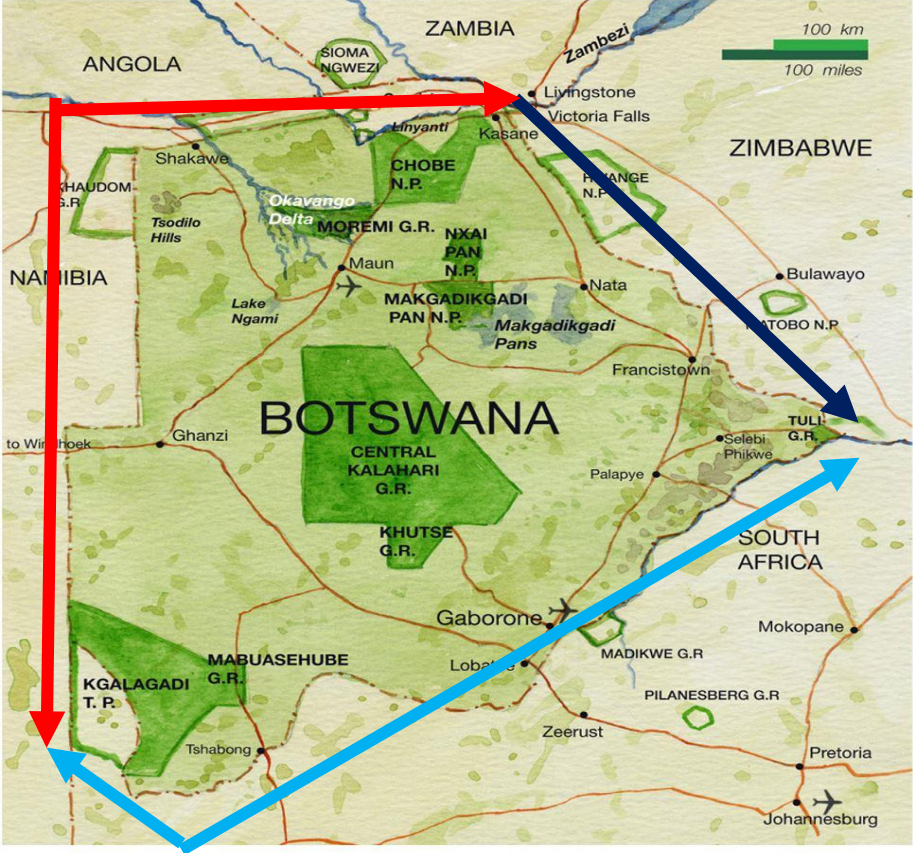

BOTSWANA NATIONAL PARKS

POACHING TRENDS

Rhino killed at Hluhluwe Imfolozi Game Reserve RSA (2017)

Leopard Cub & Lion Bones transported across Botswana/RSA Border - Mc Carthys Rest (Dec 2019)