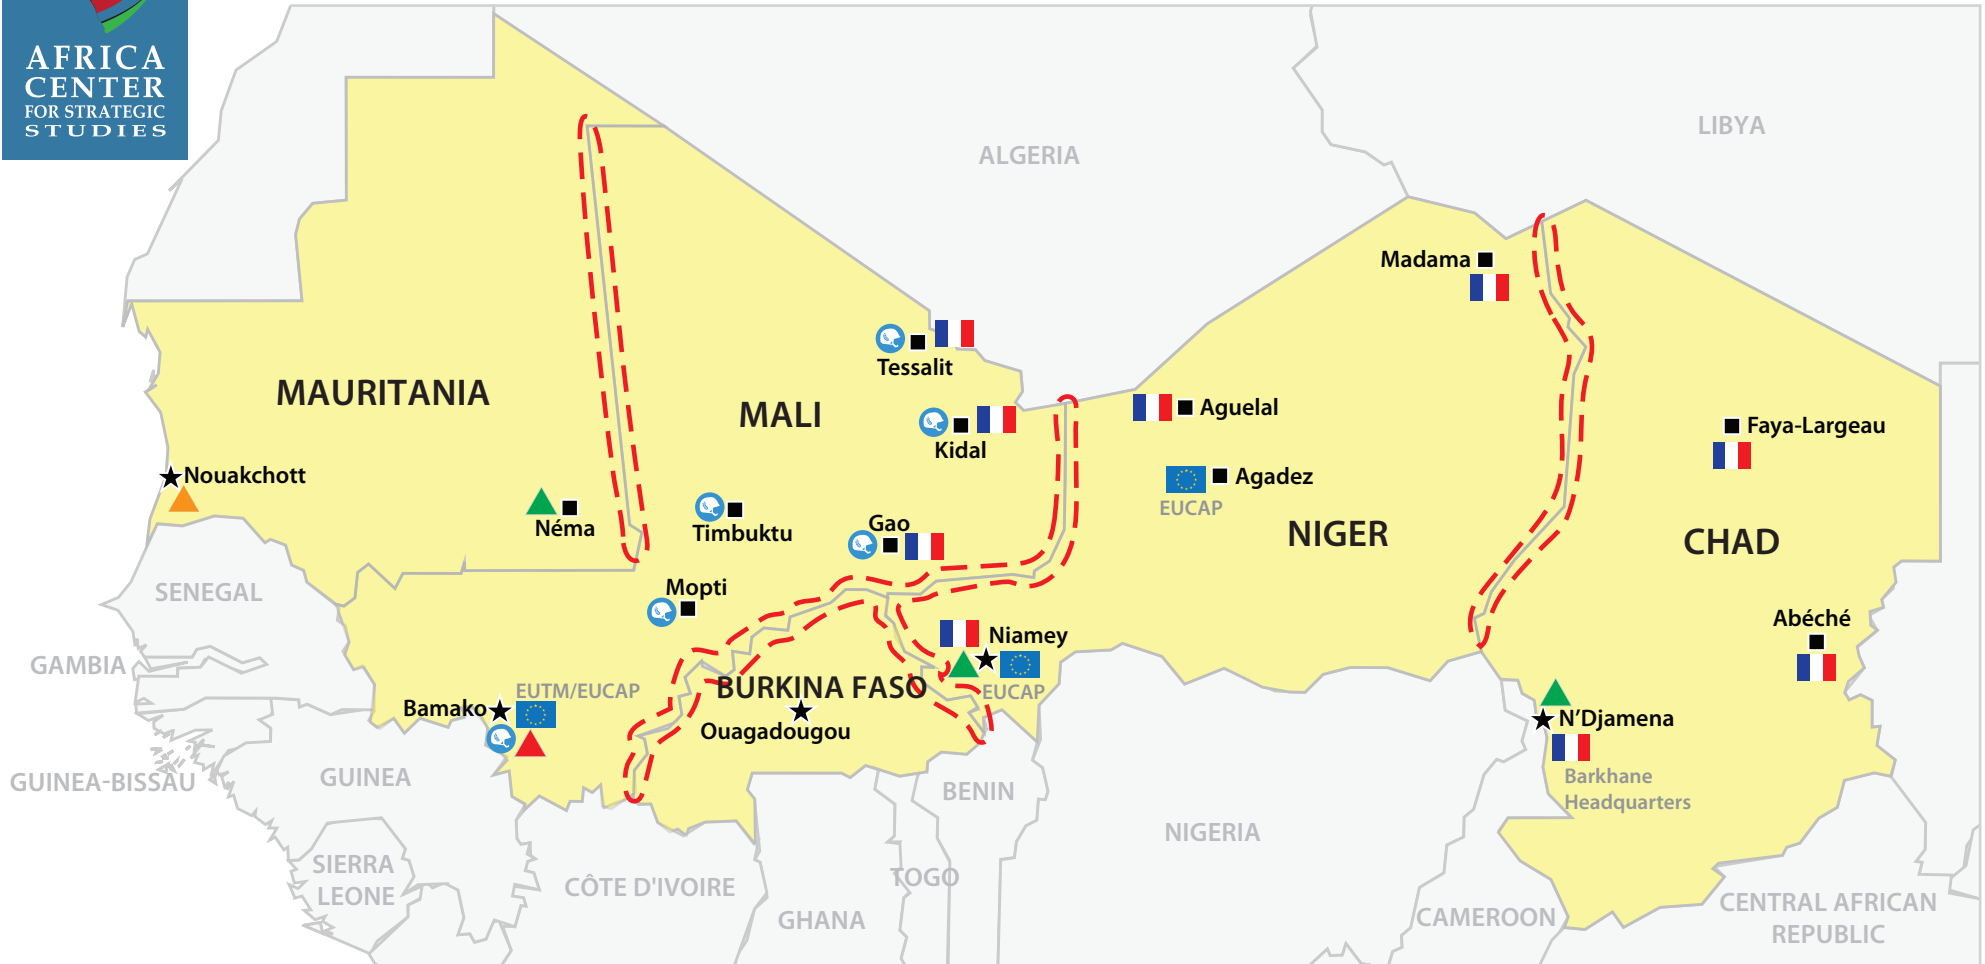

REGIONAL SECURITY RESPONSES IN THE SAHEL

- ★ Capital
- Urban Area
- 🇪🇺 G5 Sahel Countries
- 📍 G5 Sahel Permanent Secretariat
- 📍 G5 Sahel Joint Force Headquarters
- 📍 G5 Sahel Command Post
- 🗺️ G5 Sahel Joint Force Focus Areas
- 🗺️ MINUSMA Deployment
- 🇫🇷 Operation Barkhane (France)
- 🇪🇺 European Union Training Mission (EUTM) and European Union Capacity Building Mission (EUCAP)

Sources: United Nations Multidimensional Integrated Stabilization Mission in Mali (MINUSMA), European External Action Service (EEAS), G5 Sahel Secretariat, French Ministry for the Armed Forces.