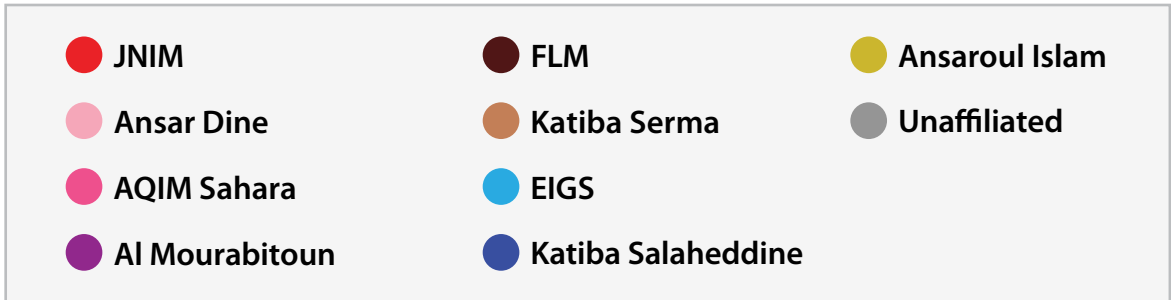

Data Source: Armed Conflict Location and Event Data Project (ACLED)