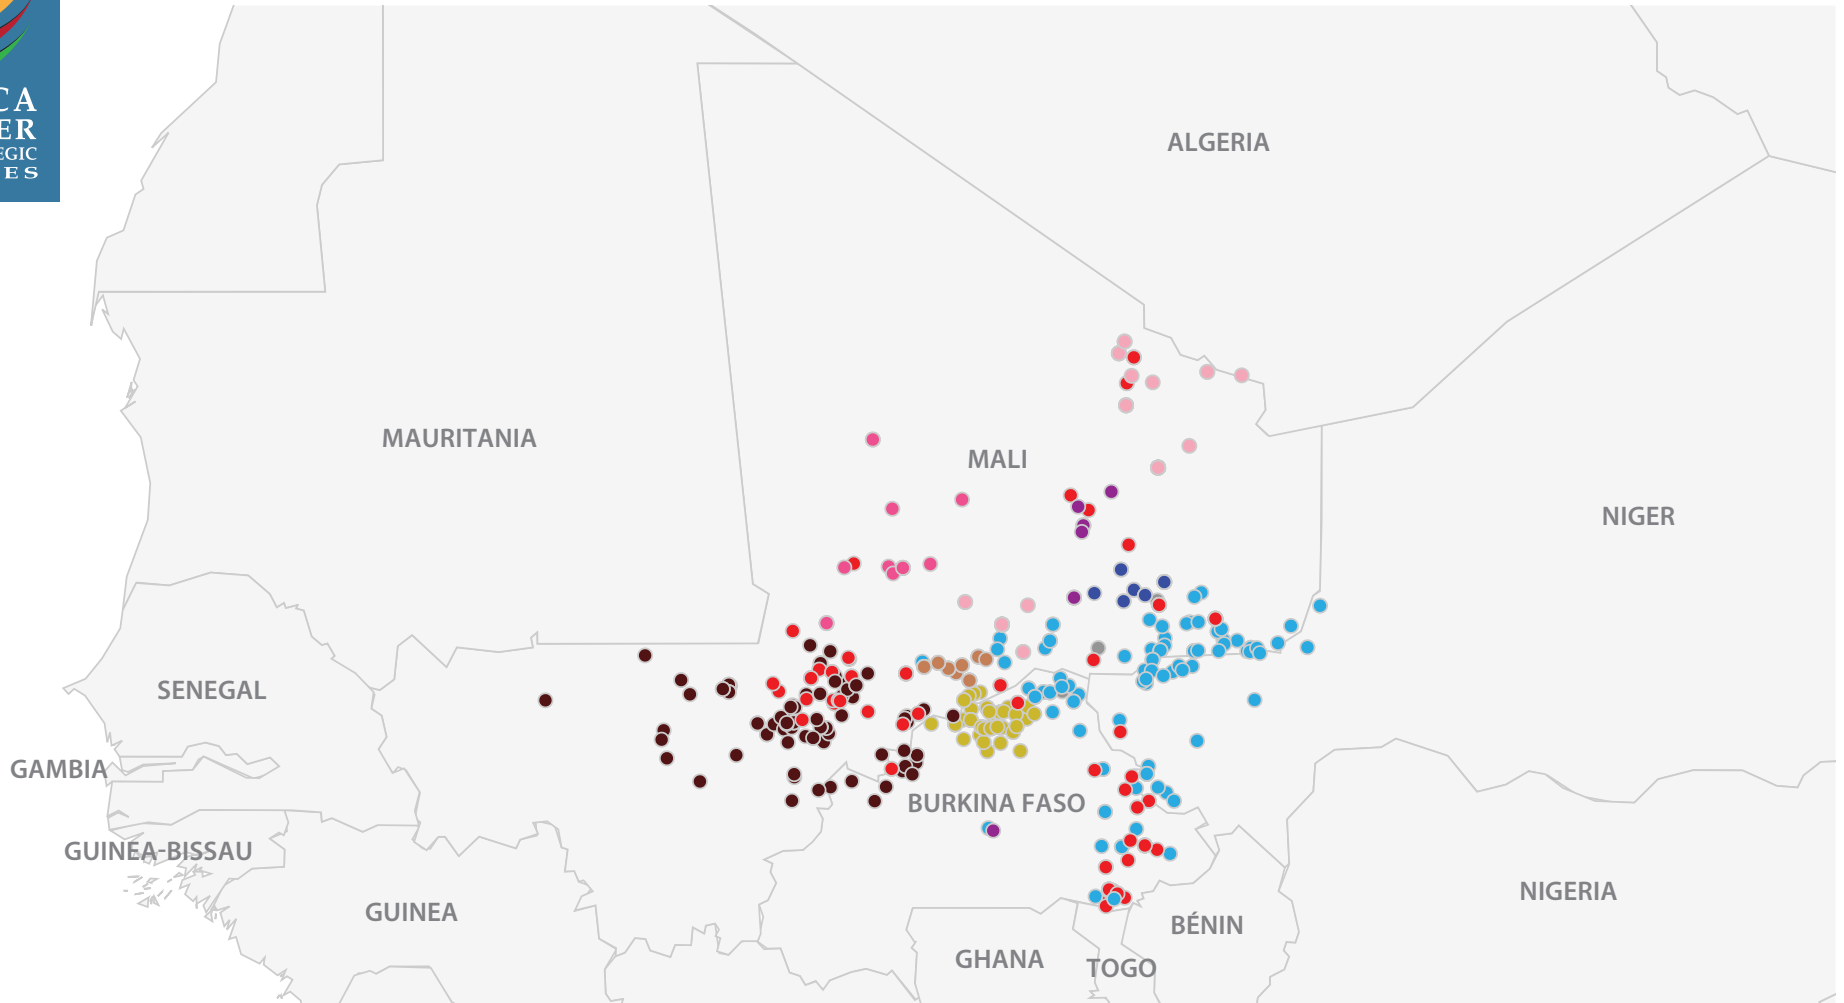

VIOLENT EVENTS LINKED TO MILITANT ISLAMIST GROUPS IN THE SAHEL

Hover over year to see data for that timeframe

2010 **2016**
2012 **2018**
2014

 **AQIM Sahara**

Data Source: Armed Conflict Location and Event Data Project (ACLED)

VIOLENT EVENTS LINKED TO MILITANT ISLAMIST GROUPS IN THE SAHEL

Hover over year to see data for that timeframe

2010
2012
2014

2016
2018

Data Source: Armed Conflict Location and Event Data Project (ACLED)

VIOLENT EVENTS LINKED TO MILITANT ISLAMIST GROUPS IN THE SAHEL

Hover over year to see data for that timeframe

2010
2012
2014

2016
2018

Data Source: Armed Conflict Location and Event Data Project (ACLED)

VIOLENT EVENTS LINKED TO MILITANT ISLAMIST GROUPS IN THE SAHEL

Hover over year to see data for that timeframe

2010 **2016**
2012 **2018**
2014

Data Source: Armed Conflict Location and Event Data Project (ACLED)

VIOLENT EVENTS LINKED TO MILITANT ISLAMIST GROUPS IN THE SAHEL

Hover over year to see data for that timeframe