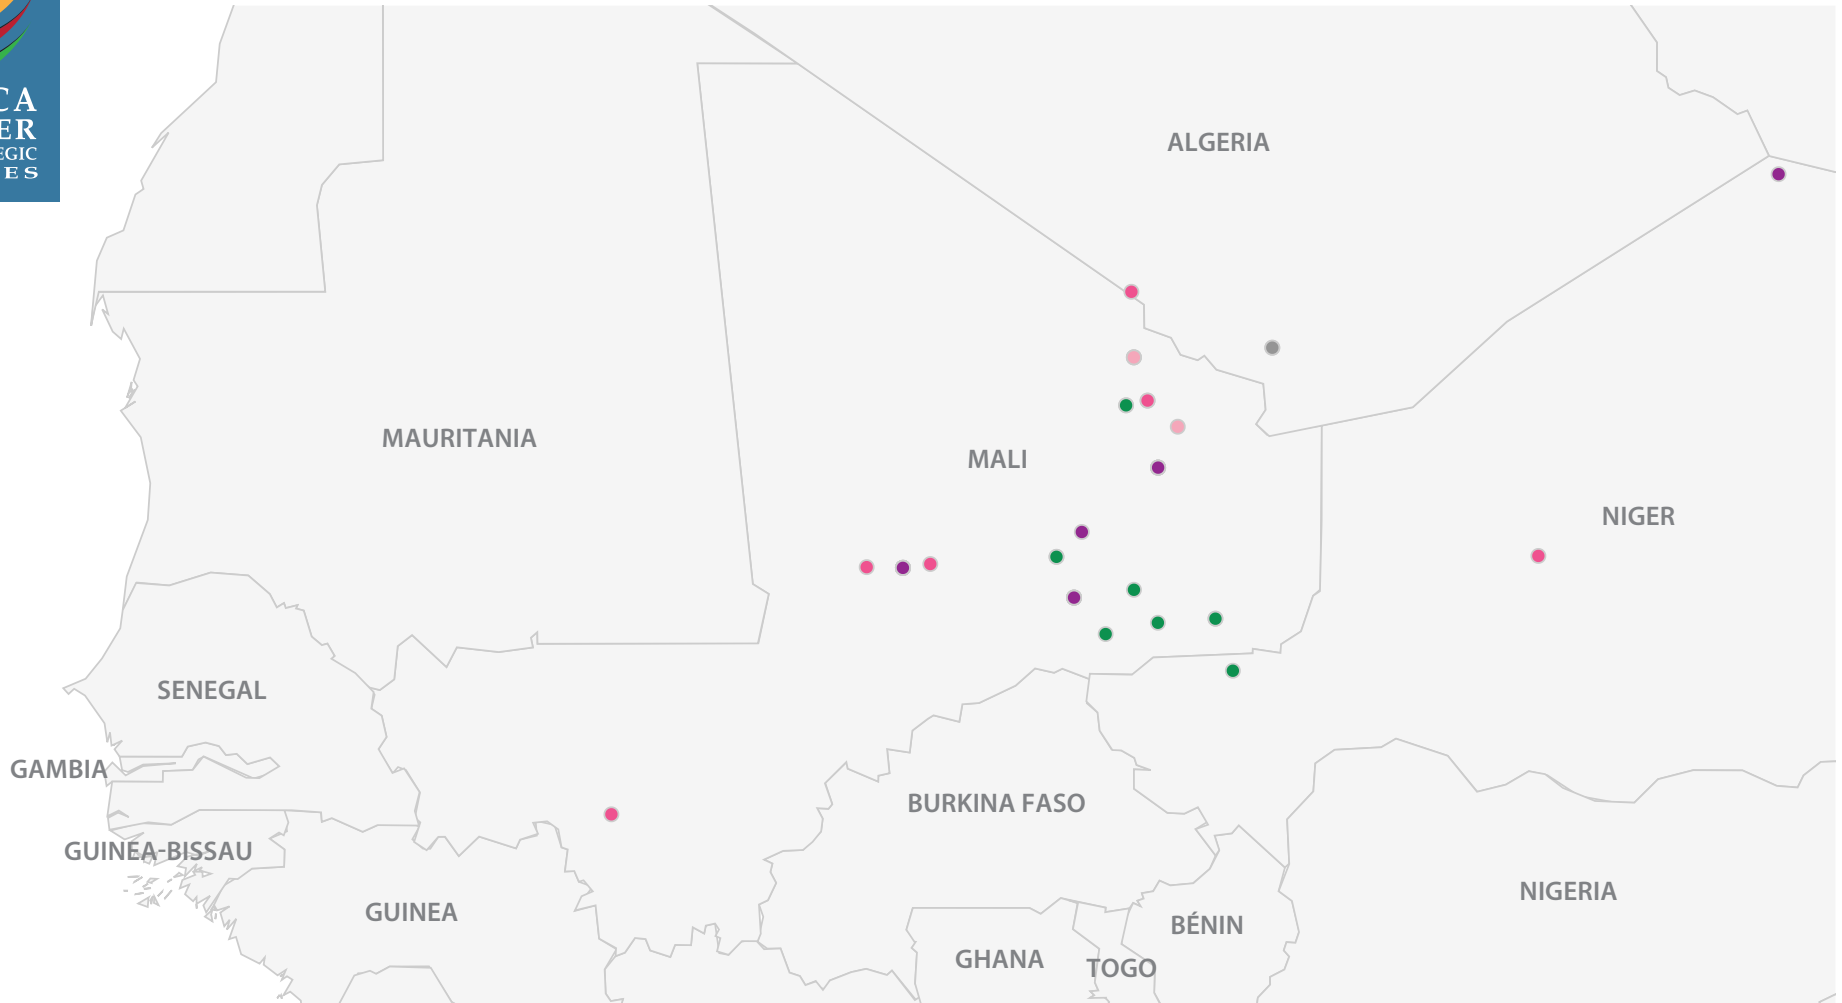

VIOLENT EVENTS LINKED TO MILITANT ISLAMIST GROUPS IN THE SAHEL

Hover over year to see data for that timeframe

2010 **2016**
2012 **2018**
2014

 **AQIM Sahara**

Data Source: Armed Conflict Location and Event Data Project (ACLED)

VIOLENT EVENTS LINKED TO MILITANT ISLAMIST GROUPS IN THE SAHEL

Hover over year to see data for that timeframe

2010
2012
2014

2016
2018

Data Source: Armed Conflict Location and Event Data Project (ACLED)

VIOLENT EVENTS LINKED TO MILITANT ISLAMIST GROUPS IN THE SAHEL

Hover over year to see data for that timeframe

2010
2012
2014

2016
2018

Data Source: Armed Conflict Location and Event Data Project (ACLED)

VIOLENT EVENTS LINKED TO MILITANT ISLAMIST GROUPS IN THE SAHEL

Hover over year to see data for that timeframe

2010 **2016**
2012 **2018**
2014

Data Source: Armed Conflict Location and Event Data Project (ACLED)

VIOLENT EVENTS LINKED TO MILITANT ISLAMIST GROUPS IN THE SAHEL

Hover over year to see data for that timeframe