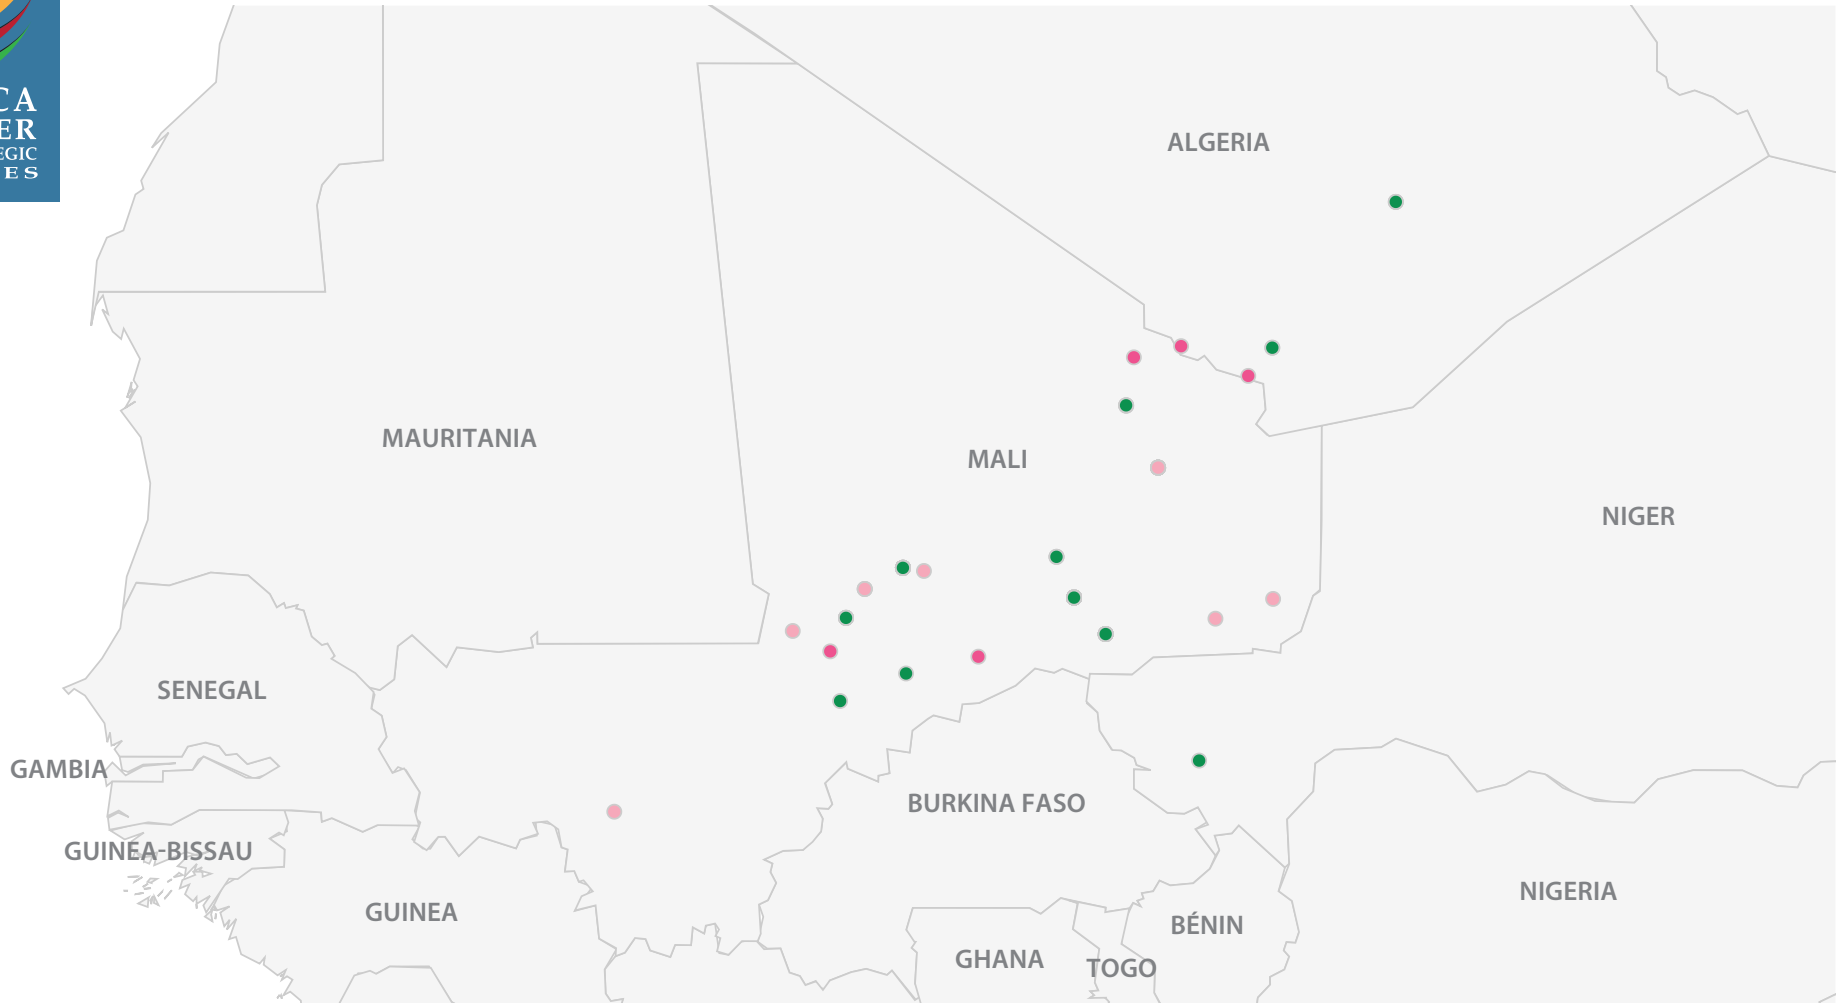

VIOLENT EVENTS LINKED TO MILITANT ISLAMIST GROUPS IN THE SAHEL

Hover over year to see data for that timeframe

2010 **2016**
2012 **2018**
2014

 **AQIM Sahara**

Data Source: Armed Conflict Location and Event Data Project (ACLED)

VIOLENT EVENTS LINKED TO MILITANT ISLAMIST GROUPS IN THE SAHEL

Hover over year to see data for that timeframe

2010
2012
2014

2016
2018

Data Source: Armed Conflict Location and Event Data Project (ACLED)

VIOLENT EVENTS LINKED TO MILITANT ISLAMIST GROUPS IN THE SAHEL

Hover over year to see data for that timeframe

2010
2012
2014

2016
2018

Data Source: Armed Conflict Location and Event Data Project (ACLED)

VIOLENT EVENTS LINKED TO MILITANT ISLAMIST GROUPS IN THE SAHEL

Hover over year to see data for that timeframe

2010 **2016**
2012 **2018**
2014

Data Source: Armed Conflict Location and Event Data Project (ACLED)

VIOLENT EVENTS LINKED TO MILITANT ISLAMIST GROUPS IN THE SAHEL

Hover over year to see data for that timeframe