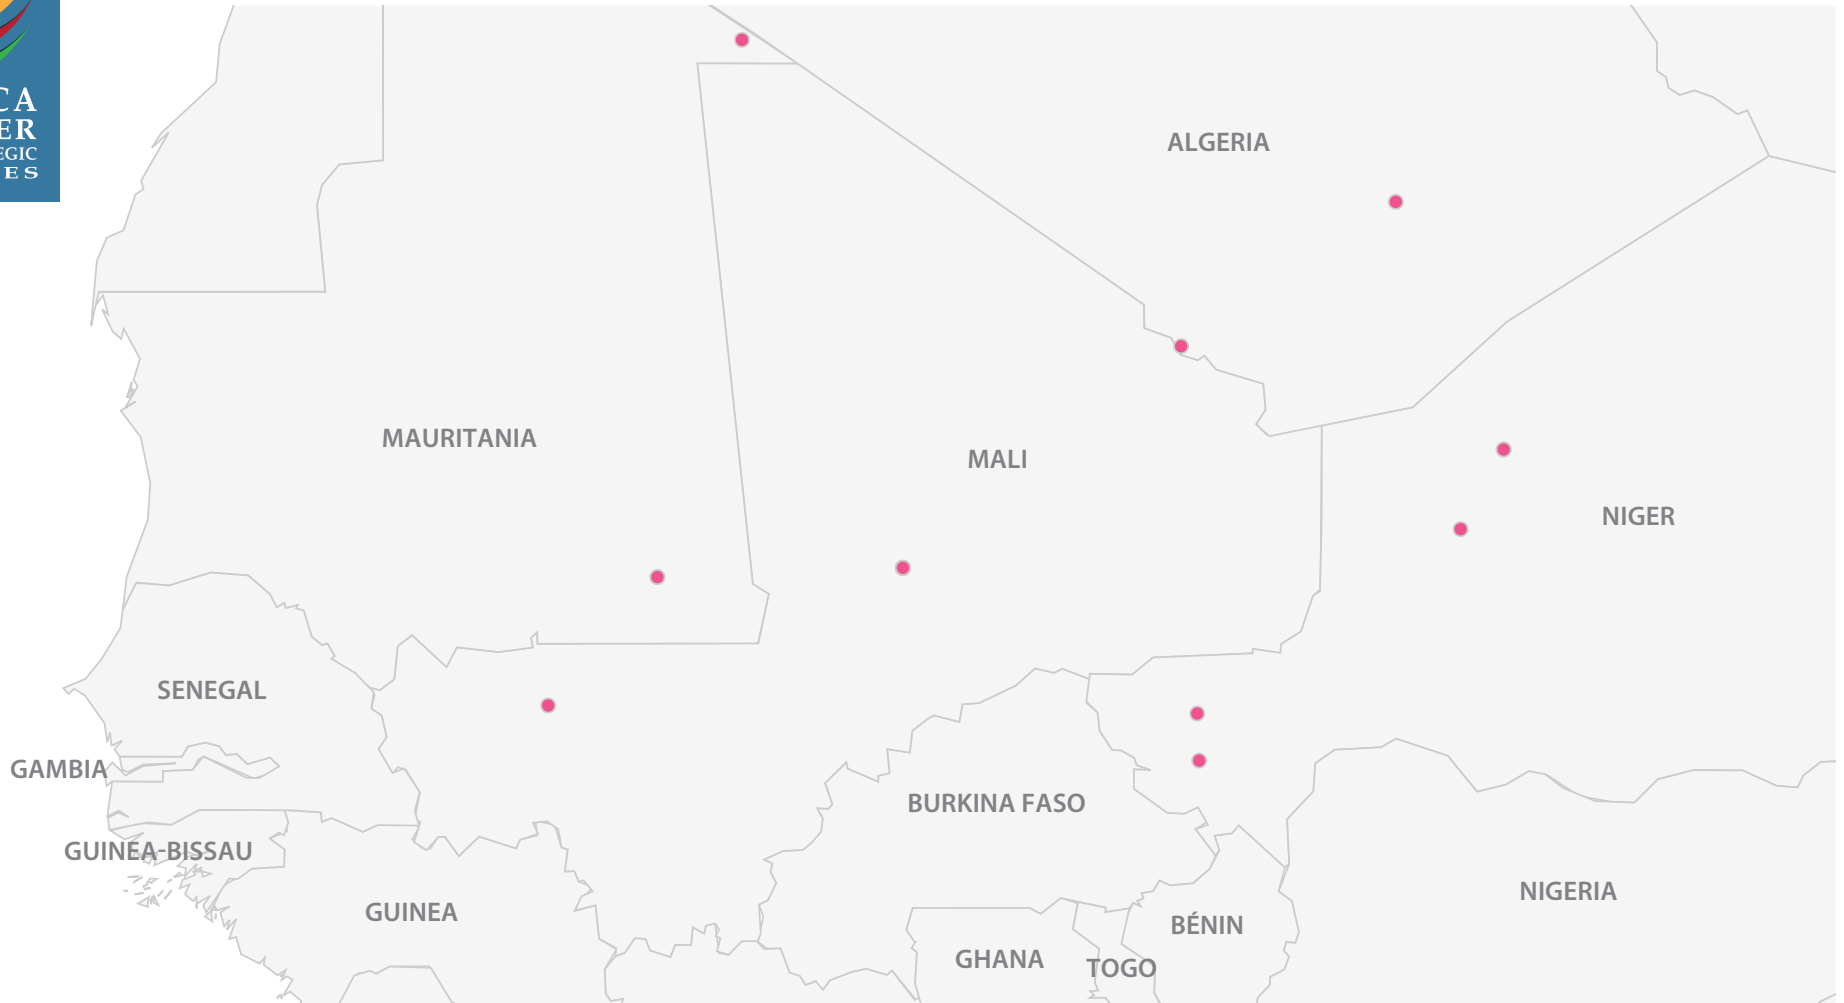

VIOLENT EVENTS LINKED TO MILITANT ISLAMIST GROUPS IN THE SAHEL

Hover over year to see data for that timeframe

2010 **2016**
2012 **2018**
2014

 **AQIM Sahara**

Data Source: Armed Conflict Location and Event Data Project (ACLED)

VIOLENT EVENTS LINKED TO MILITANT ISLAMIST GROUPS IN THE SAHEL

Hover over year to see data for that timeframe

2010
2012
2014

2016
2018

Data Source: Armed Conflict Location and Event Data Project (ACLED)

VIOLENT EVENTS LINKED TO MILITANT ISLAMIST GROUPS IN THE SAHEL

Hover over year to see data for that timeframe

2010
2012
2014

2016
2018

Data Source: Armed Conflict Location and Event Data Project (ACLED)

VIOLENT EVENTS LINKED TO MILITANT ISLAMIST GROUPS IN THE SAHEL

Hover over year to see data for that timeframe

2010 **2016**
2012 **2018**
2014

Data Source: Armed Conflict Location and Event Data Project (ACLED)

VIOLENT EVENTS LINKED TO MILITANT ISLAMIST GROUPS IN THE SAHEL

Hover over year to see data for that timeframe