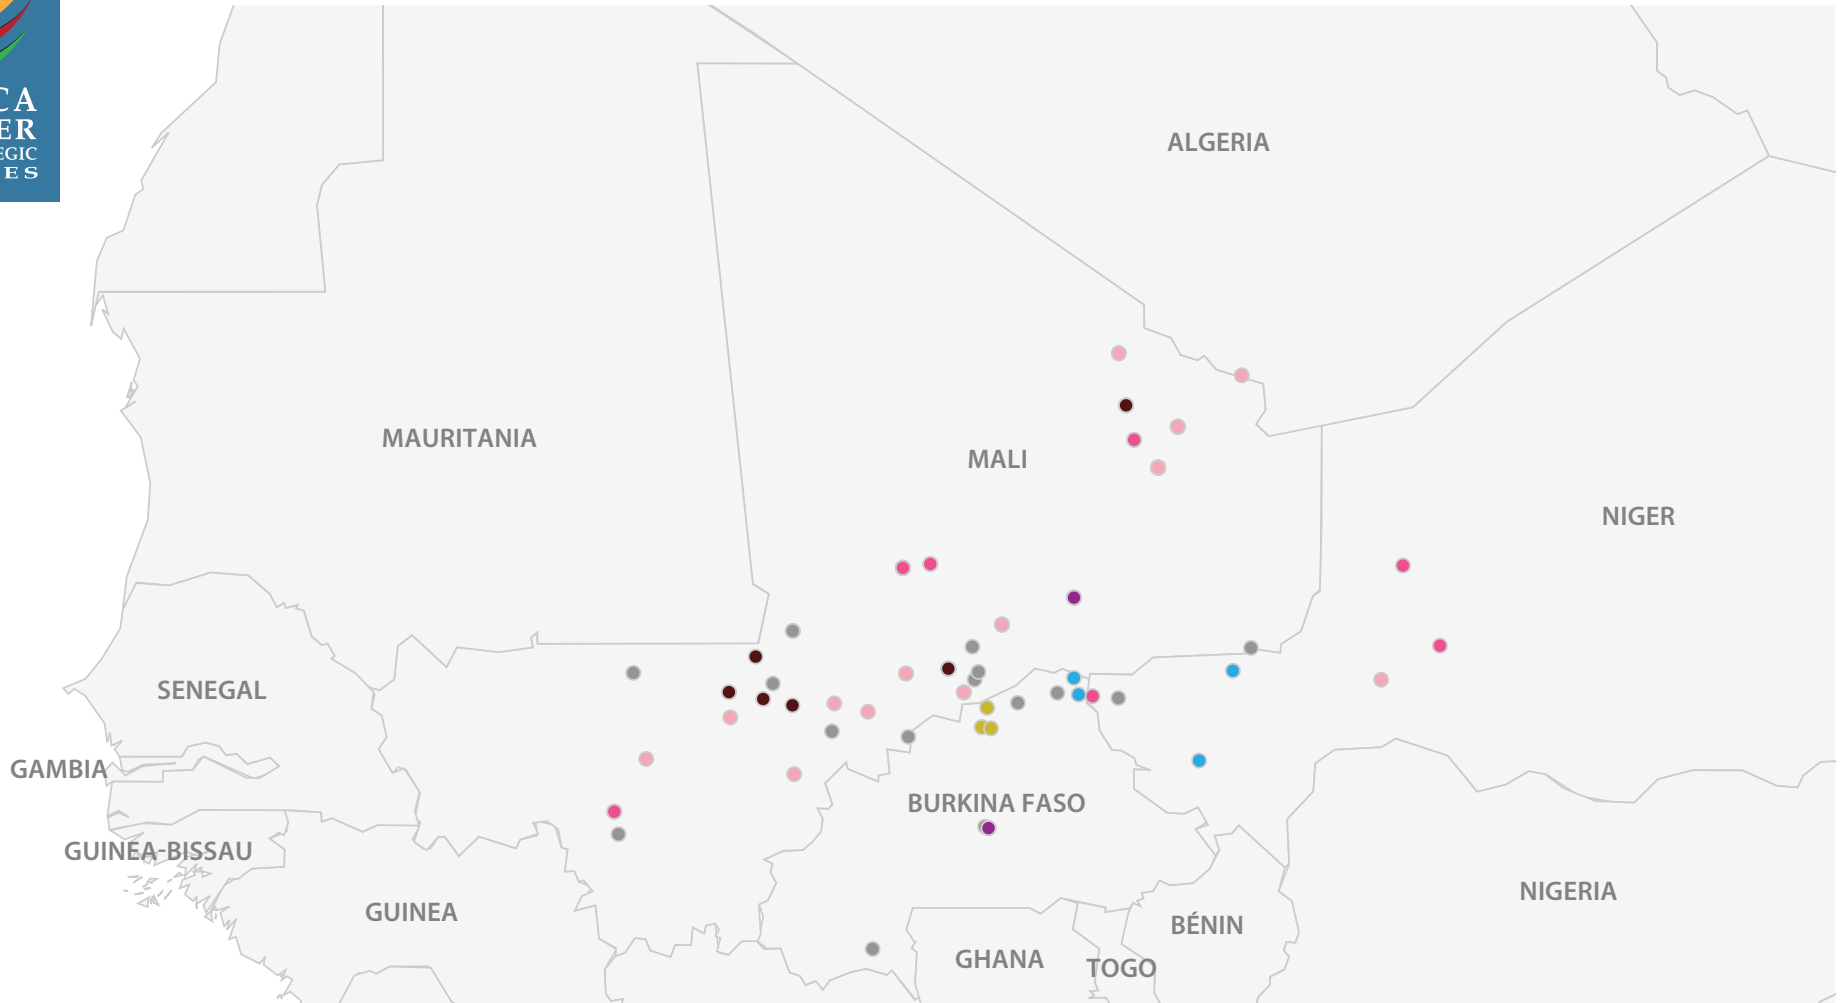

VIOLENT EVENTS LINKED TO MILITANT ISLAMIST GROUPS IN THE SAHEL

Hover over year to see data for that timeframe

2010 **2016**
2012 **2018**
2014

 **AQIM Sahara**

Data Source: Armed Conflict Location and Event Data Project (ACLED)

VIOLENT EVENTS LINKED TO MILITANT ISLAMIST GROUPS IN THE SAHEL

Hover over year to see data for that timeframe

2010
2012
2014

2016
2018

Data Source: Armed Conflict Location and Event Data Project (ACLED)

VIOLENT EVENTS LINKED TO MILITANT ISLAMIST GROUPS IN THE SAHEL

Hover over year to see data for that timeframe

2010
2012
2014

2016
2018

Data Source: Armed Conflict Location and Event Data Project (ACLED)

VIOLENT EVENTS LINKED TO MILITANT ISLAMIST GROUPS IN THE SAHEL

Hover over year to see data for that timeframe

2010 **2016**
2012 **2018**
2014

Data Source: Armed Conflict Location and Event Data Project (ACLED)

VIOLENT EVENTS LINKED TO MILITANT ISLAMIST GROUPS IN THE SAHEL

Hover over year to see data for that timeframe