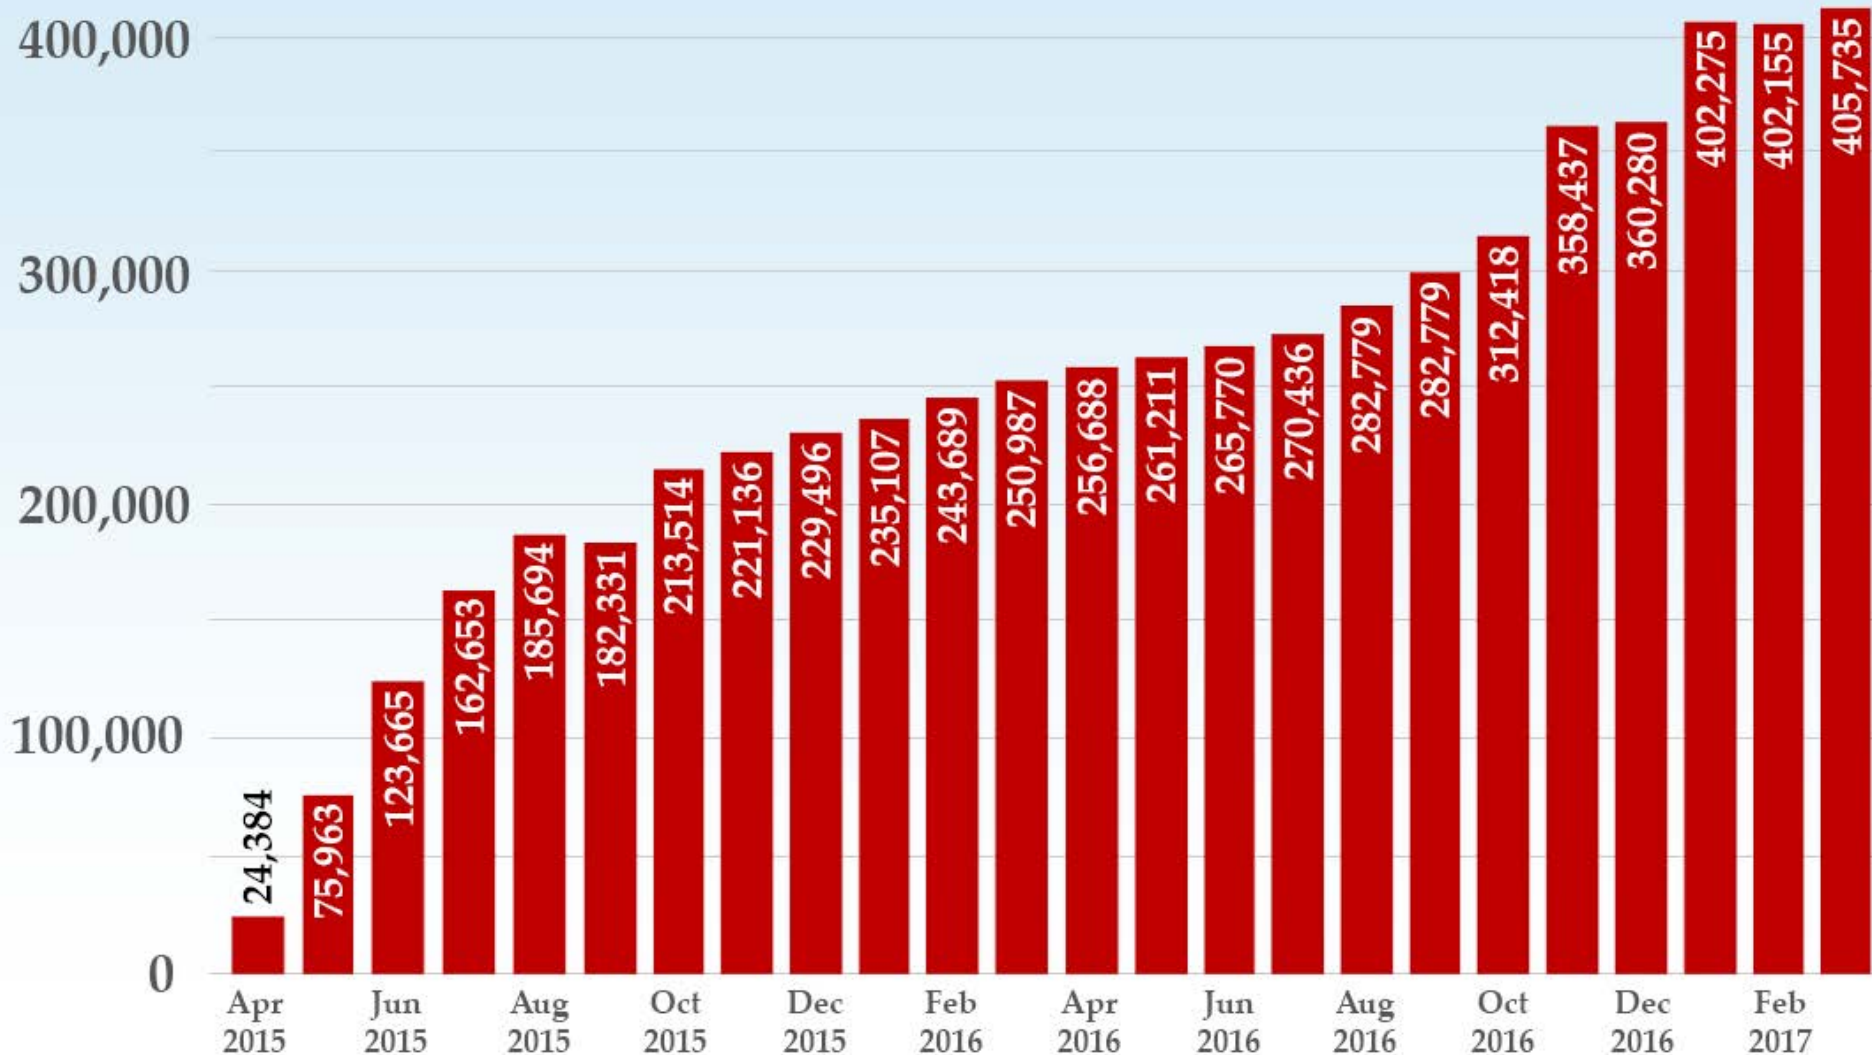

Registered Refugees from Burundi

Data from UNHCR as of March 6, 2017.