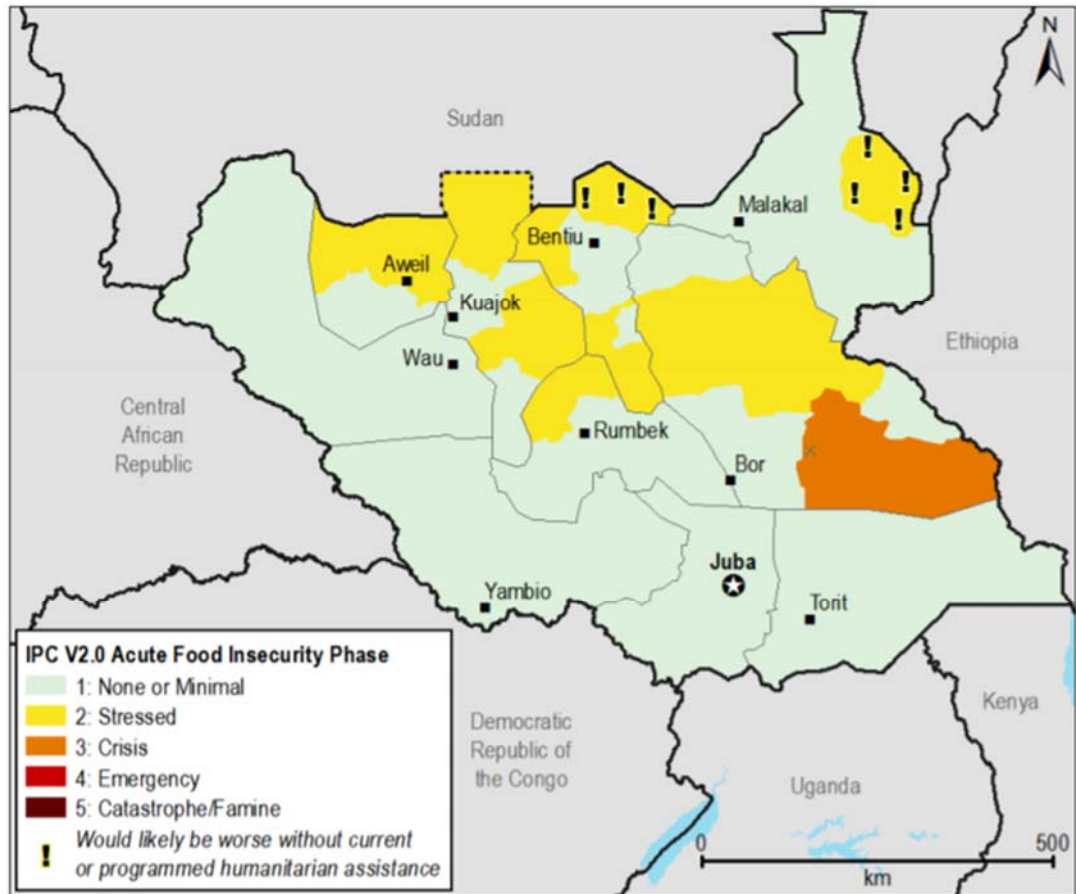

CONFLICT AND FAMINE IN SOUTH SUDAN

OCTOBER
2013

FEBRUARY-
MAY 2017,
PROJECTED